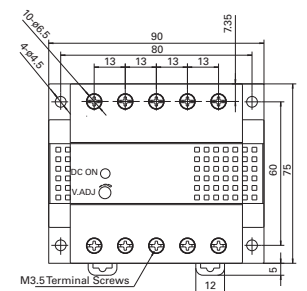

240 Watt Power Supply

Part Number	Rated Voltage	Rated Current
PS5R-G24	24V DC	10A

Standard Power Supply Dimensions

PS5R-A (7.5W)

Height 75.0 mm
Width 45.0 mm
Depth 70.0 mm

PS5R-B (15W)

Height 75.0 mm
Width 45.0 mm
Depth 95.0 mm

PS5R-C (30W)

Height 75.0 mm
Width 90.0 mm
Depth 95.0 mm

PS5R-D (50W)

Height 75.0 mm
Width 90.0 mm
Depth 95.0 mm

PS5R-Q (75W)

Height 120.0 mm
Width 85.0 mm
Depth 140.0 mm

PS5R-E (100W)

Height 75.0 mm
Width 145.0 mm
Depth 95.0 mm

PS5R-F (120W)

Height 120.0 mm
Width 115.0 mm
Depth 140.0 mm

PS5R-G (240W)

Height 120.0 mm
Width 200.0 mm
Depth 140.0 mm