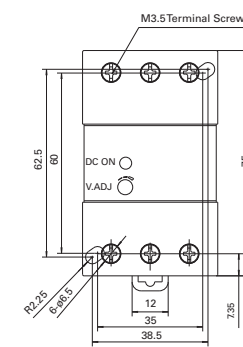

240 Watt Power Supply

Part Number	Rated Voltage	Rated Current
PS5R-G24	24V DC	10A

Standard Power Supply Dimensions

PS5R-A (7.5W)

Height 75.0 mm
Width 45.0 mm
Depth 70.0 mm

PS5R-B (15W)

Height 75.0 mm
Width 45.0 mm
Depth 95.0 mm

PS5R-C (30W)

Height 75.0 mm
Width 90.0 mm
Depth 95.0 mm

PS5R-D (50W)

Height 75.0 mm
Width 90.0 mm
Depth 95.0 mm

PS5R-Q (75W)

Height 120.0 mm
Width 85.0 mm
Depth 140.0 mm

PS5R-E (100W)

Height 75.0 mm
Width 145.0 mm
Depth 95.0 mm

PS5R-F (120W)

Height 120.0 mm
Width 115.0 mm
Depth 140.0 mm

PS5R-G (240W)

Height 120.0 mm
Width 200.0 mm
Depth 140.0 mm