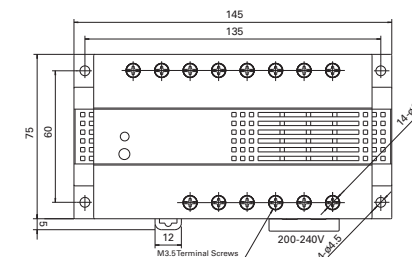

240 Watt Power Supply

Part Number	Rated Voltage	Rated Current
PS5R-G24	24V DC	10A

Standard Power Supply Dimensions

PS5R-A (7.5W)

Height 75.0 mm
Width 45.0 mm
Depth 70.0 mm

PS5R-B (15W)

Height 75.0 mm
Width 45.0 mm
Depth 95.0 mm

PS5R-C (30W)

Height 75.0 mm
Width 90.0 mm
Depth 95.0 mm

PS5R-D (50W)

Height 75.0 mm
Width 90.0 mm
Depth 95.0 mm

PS5R-Q (75W)

Height 120.0 mm
Width 85.0 mm
Depth 140.0 mm

PS5R-E (100W)

Height 75.0 mm
Width 145.0 mm
Depth 95.0 mm

PS5R-F (120W)

Height 120.0 mm
Width 115.0 mm
Depth 140.0 mm

PS5R-G (240W)

Height 120.0 mm
Width 200.0 mm
Depth 140.0 mm