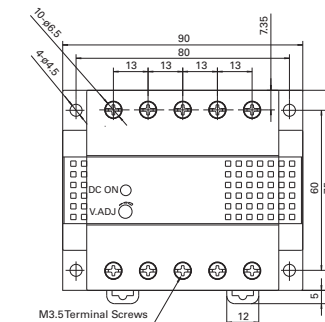

240 Watt Power Supply

Part Number	Rated Voltage	Rated Current
PS5R-G24	24V DC	10A

Standard Power Supply Dimensions

PS5R-A (7.5W)

Height 75.0 mm
Width 45.0 mm
Depth 70.0 mm

PS5R-B (15W)

Height 75.0 mm
Width 45.0 mm
Depth 95.0 mm

PS5R-C (30W)

Height 75.0 mm
Width 90.0 mm
Depth 95.0 mm

PS5R-D (50W)

Height 75.0 mm
Width 90.0 mm
Depth 95.0 mm

PS5R-Q (75W)

Height 120.0 mm
Width 85.0 mm
Depth 140.0 mm

PS5R-E (100W)

Height 75.0 mm
Width 145.0 mm
Depth 95.0 mm

PS5R-F (120W)

Height 120.0 mm
Width 115.0 mm
Depth 140.0 mm

PS5R-G (240W)

Height 120.0 mm
Width 200.0 mm
Depth 140.0 mm