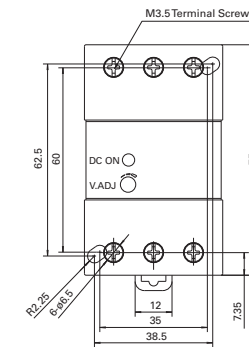

240 Watt Power Supply

Part Number	Rated Voltage	Rated Current
PS5R-G24	24V DC	10A

Standard Power Supply Dimensions

PS5R-A (7.5W)

Height 75.0 mm
Width 45.0 mm
Depth 70.0 mm

PS5R-B (15W)

Height 75.0 mm
Width 45.0 mm
Depth 95.0 mm

PS5R-C (30W)

Height 75.0 mm
Width 90.0 mm
Depth 95.0 mm

PS5R-D (50W)

Height 75.0 mm
Width 90.0 mm
Depth 95.0 mm

PS5R-Q (75W)

Height 120.0 mm
Width 85.0 mm
Depth 140.0 mm

PS5R-E (100W)

Height 75.0 mm
Width 145.0 mm
Depth 95.0 mm

PS5R-F (120W)

Height 120.0 mm
Width 115.0 mm
Depth 140.0 mm

PS5R-G (240W)

Height 120.0 mm
Width 200.0 mm
Depth 140.0 mm