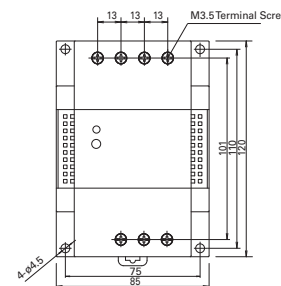

240 Watt Power Supply

Part Number	Rated Voltage	Rated Current
PS5R-G24	24V DC	10A

Standard Power Supply Dimensions

PS5R-A (7.5W)

Height 75.0 mm
Width 45.0 mm
Depth 70.0 mm

PS5R-B (15W)

Height 75.0 mm
Width 45.0 mm
Depth 95.0 mm

PS5R-C (30W)

Height 75.0 mm
Width 90.0 mm
Depth 95.0 mm

PS5R-D (50W)

Height 75.0 mm
Width 90.0 mm
Depth 95.0 mm

PS5R-Q (75W)

Height 120.0 mm
Width 85.0 mm
Depth 140.0 mm

PS5R-E (100W)

Height 75.0 mm
Width 145.0 mm
Depth 95.0 mm

PS5R-F (120W)

Height 120.0 mm
Width 115.0 mm
Depth 140.0 mm

PS5R-G (240W)

Height 120.0 mm
Width 200.0 mm
Depth 140.0 mm