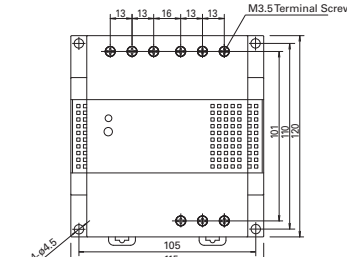

240 Watt Power Supply

Part Number	Rated Voltage	Rated Current
PS5R-G24	24V DC	10A

Standard Power Supply Dimensions

PS5R-A (7.5W)

Height 75.0 mm
Width 45.0 mm
Depth 70.0 mm

PS5R-B (15W)

Height 75.0 mm
Width 45.0 mm
Depth 95.0 mm

PS5R-C (30W)

Height 75.0 mm
Width 90.0 mm
Depth 95.0 mm

PS5R-D (50W)

Height 75.0 mm
Width 90.0 mm
Depth 95.0 mm

PS5R-Q (75W)

Height 120.0 mm
Width 85.0 mm
Depth 140.0 mm

PS5R-E (100W)

Height 75.0 mm
Width 145.0 mm
Depth 95.0 mm

PS5R-F (120W)

Height 120.0 mm
Width 115.0 mm
Depth 140.0 mm

PS5R-G (240W)

Height 120.0 mm
Width 200.0 mm
Depth 140.0 mm