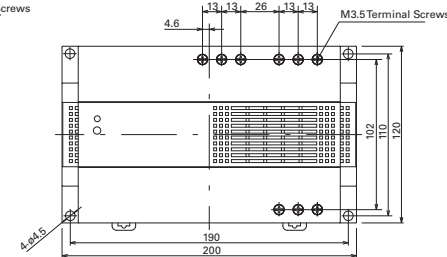

240 Watt Power Supply

Part Number	Rated Voltage	Rated Current
PS5R-G24	24V DC	10A

Standard Power Supply Dimensions

PS5R-A (7.5W)

Height 75.0 mm
Width 45.0 mm
Depth 70.0 mm

PS5R-B (15W)

Height 75.0 mm
Width 45.0 mm
Depth 95.0 mm

PS5R-C (30W)

Height 75.0 mm
Width 90.0 mm
Depth 95.0 mm

PS5R-D (50W)

Height 75.0 mm
Width 90.0 mm
Depth 95.0 mm

PS5R-Q (75W)

Height 120.0 mm
Width 85.0 mm
Depth 140.0 mm

PS5R-E (100W)

Height 75.0 mm
Width 145.0 mm
Depth 95.0 mm

PS5R-F (120W)

Height 120.0 mm
Width 115.0 mm
Depth 140.0 mm

PS5R-G (240W)

Height 120.0 mm
Width 200.0 mm
Depth 140.0 mm