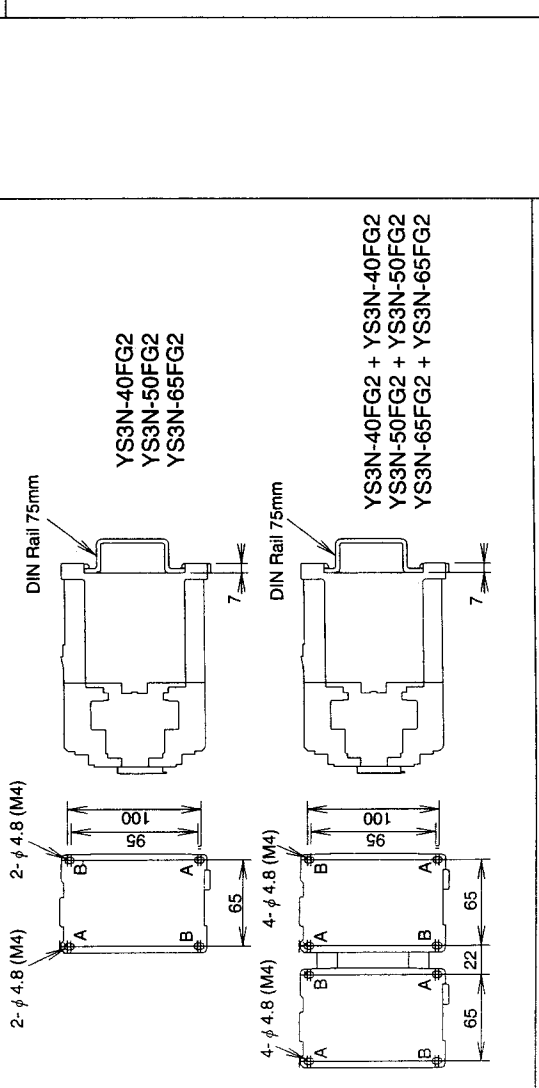

YS1A-TAH2□□F
YS1A-TAH4□□F

YS1A-TAS211F

Additifs
 ADDER BLOCKS
 HILFSSCHALTERBLÖCKE AUFRASTBAR

YS1A-TAH2□□F
 YS1A-TAH4□□F

YS9Z-TU65C
YS9Z-TU65V

YS1A-TAS211F

Posizioni di funzionamento
OPERATING POSITIONS
BEFESTIGUNGSLAGE

Posizioni de fonctionnement
OPERATING POSITIONS
BEFESTIGUNGSLAGE

Raccordement mini ~ maxi
WIRING MIN ~ MAX
ANSCHLÜSSE MIN ~ MAX

CONNESSIONE MIN ~ MAX
CAPACIDAD DE CONEXION ~ MAX

| [mm ²] | [mm ²] | [mm ²] | [mm ²] | [mm] | [N · m] | L [mm] | φ [mm] |
|--------------------------|--------------------------|--------------------------|--------------------------|------|---------|--------|--------|
| 1 to 4 (AWG 16 to 12) | 1 to 4 (AWG 16 to 12) | 1 to 4 (AWG 16 to 12) | 1 to 4 (AWG 16 to 12) | 8 | 1.2 | 8 | 3.5 |
| Main Circuit | | | | | | | |
| 5 to 25 (AWG 10 to 3) | 5 to 25 (AWG 10 to 3) | 5 to 25 (AWG 10 to 3) | 5 to 25 (AWG 10 to 3) | 9 | 5 | — | — |