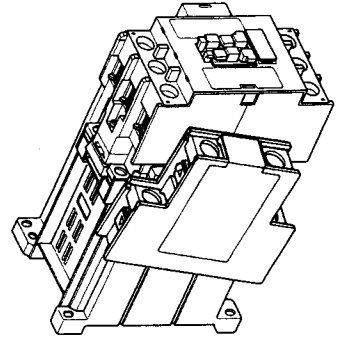

YS1A-TAH2□□F
YS1A-TAH4□□F

YS1A-TAS211F

Additifs
 ADDER BLOCKS
 HILFSSCHALTERBLÖCKE AUFRASTBAR

YS1A-TAH2□□F
 YS1A-TAH4□□F

YS9Z-TU65C
YS9Z-TU65V

YS1A-TAS211F

Posizioni di funzionamento
OPERATING POSITIONS
BEFESTIGUNGSLAGE

Posizioni de fonctionnement
OPERATING POSITIONS
BEFESTIGUNGSLAGE

Raccordement mini ~ maxi
WIRING MIN ~ MAX
ANSCHLÜSSE MIN ~ MAX

CONNESSIONE MIN ~ MAX
CAPACIDAD DE CONEXION ~ MAX

| [mm ²] | [mm ²] | [mm ²] | [mm ²] | [mm] | [N · m] | L [mm] | φ [mm] |
|--------------------------|--------------------------|--------------------------|--------------------------|------|---------|--------|--------|
| 1 to 4 (AWG 16 to 12) | 1 to 4 (AWG 16 to 12) | 1 to 4 (AWG 16 to 12) | 1 to 4 (AWG 16 to 12) | 8 | 1.2 | 8 | 3.5 |
| Main Circuit | | | | | | | |
| 5 to 25 (AWG 10 to 3) | 5 to 25 (AWG 10 to 3) | 5 to 25 (AWG 10 to 3) | 5 to 25 (AWG 10 to 3) | 9 | 5 | — | — |