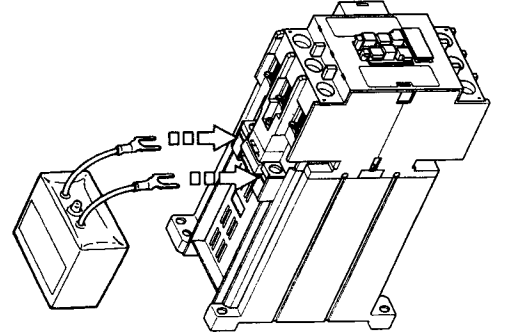

YS1A-TAH2□□F
YS1A-TAH4□□F

YS1A-TAS211F

Additifs
 ADDER BLOCKS
 HILFSSCHALTERBLÖCKE AUFRASTBAR

YS1A-TAH2□□F
 YS1A-TAH4□□F

YS9Z-TU65C
YS9Z-TU65V

YS1A-TAS211F

Posizioni di funzionamento
OPERATING POSITIONS
BEFESTIGUNGSLAGE

Posizioni de fonctionnement
OPERATING POSITIONS
BEFESTIGUNGSLAGE

Raccordement mini ~ maxi
WIRING MIN ~ MAX
ANSCHLÜSSE MIN ~ MAX

CONNESSIONE MIN ~ MAX
CAPACIDAD DE CONEXION ~ MAX

| [mm ²] | [mm ²] | [mm ²] | [mm ²] | [mm] | [N · m] | L [mm] | φ [mm] |
|--------------------------|--------------------------|--------------------------|--------------------------|------|---------|--------|--------|
| 1 to 4 (AWG 16 to 12) | 1 to 4 (AWG 16 to 12) | 1 to 4 (AWG 16 to 12) | 1 to 4 (AWG 16 to 12) | 8 | 1.2 | 8 | 3.5 |
| Main Circuit | | | | | | | |
| 5 to 25 (AWG 10 to 3) | 5 to 25 (AWG 10 to 3) | 5 to 25 (AWG 10 to 3) | 5 to 25 (AWG 10 to 3) | 9 | 5 | — | — |