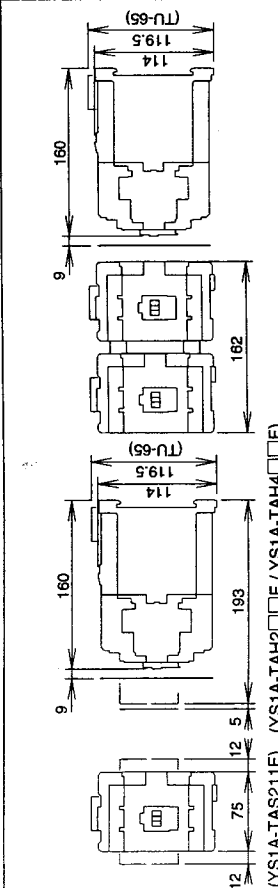

YS1A-TAH2□□F
YS1A-TAH4□□F

YS1A-TAS211F

Additifs
 ADDER BLOCKS
 HILFSSCHALTERBLÖCKE AUFRASTBAR

YS1A-TAH2□□F
 YS1A-TAH4□□F

YS9Z-TU65C
YS9Z-TU65V

YS1A-TAS211F

Posizioni di funzionamento
OPERATING POSITIONS
BEFESTIGUNGSLAGE

Posizioni de fonctionnement
OPERATING POSITIONS
BEFESTIGUNGSLAGE

Raccordement mini ~ maxi
WIRING MIN ~ MAX
ANSCHLÜSSE MIN ~ MAX

CONNESSIONE MIN ~ MAX
CAPACIDAD DE CONEXION ~ MAX

| [mm ²] | [mm ²] | [mm ²] | [mm ²] | [mm] | [N · m] | L [mm] | φ [mm] |
|--------------------------|--------------------------|--------------------------|--------------------------|------|---------|--------|--------|
| 1 to 4 (AWG 16 to 12) | 1 to 4 (AWG 16 to 12) | 1 to 4 (AWG 16 to 12) | 1 to 4 (AWG 16 to 12) | 8 | 1.2 | 8 | 3.5 |
| Main Circuit | | | | | | | |
| 5 to 25 (AWG 10 to 3) | 5 to 25 (AWG 10 to 3) | 5 to 25 (AWG 10 to 3) | 5 to 25 (AWG 10 to 3) | 9 | 5 | — | — |